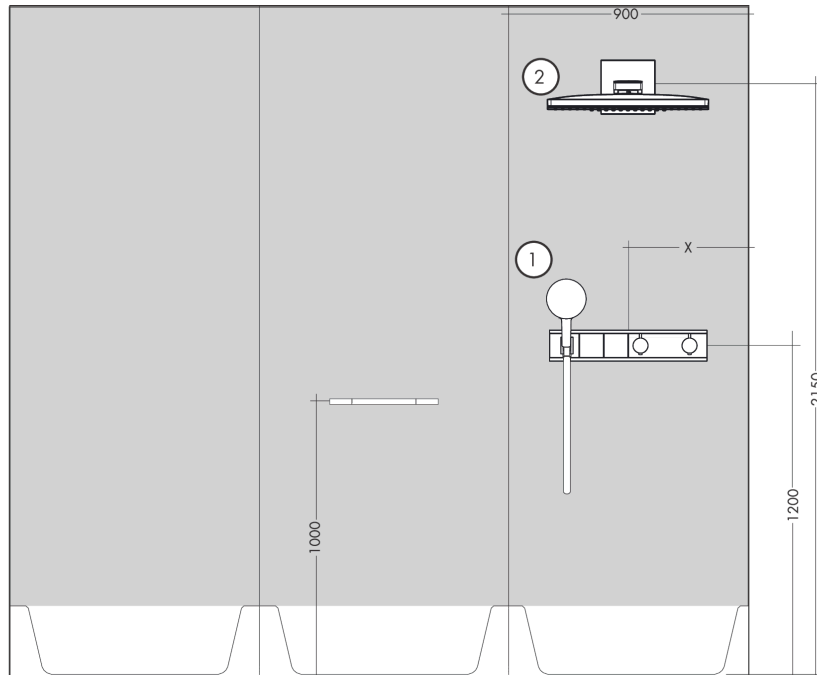

RainSelect

Thermostat for concealed installation for 2 functions with integrated shower holder

Surfaces: **Chrome** Article Number: **15355000**

Installation examples

RainSelect
1531018X / 15355XXX