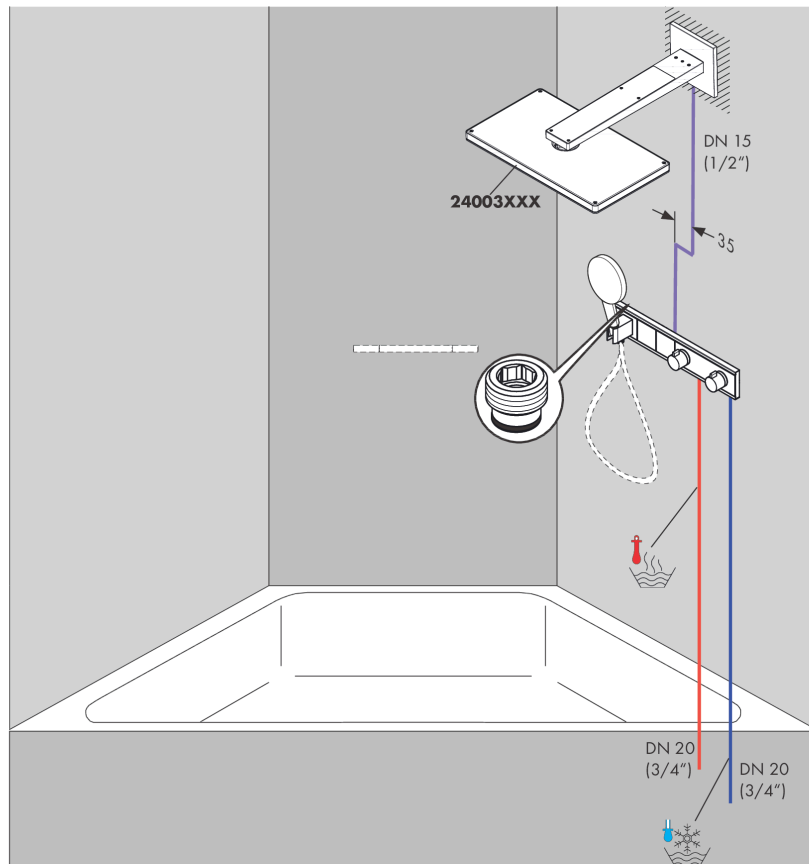

RainSelect

Thermostat for concealed installation for 2 functions with integrated shower holder

Surfaces: **Chrome** Article Number: **15355000**

Installation examples

RainSelect
1531018X / 15355XXX